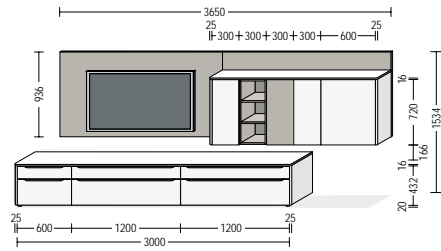

WSET17

WSET14