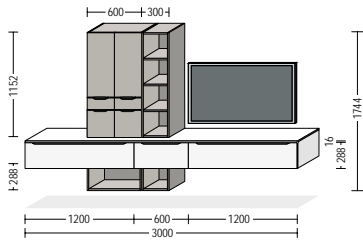

PLANUNGSVORSCHLÄGE

Unsere Wohnmöbel können Sie immer individuell und passend für Ihre Bedürfnisse kombinieren. Ihr Fachhändler vor Ort unterstützt Sie gerne bei der Planung.

PLANNING SUGGESTIONS

You can always combine our furniture individually to suit your needs. Your local dealer will be happy to help you with your plans.

WSET01