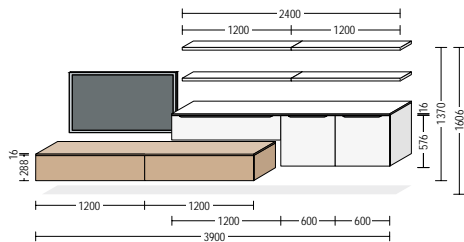

PLANUNGSVORSCHLÄGE

Unsere Wohnmöbel können Sie immer individuell und passend für Ihre Bedürfnisse kombinieren. Ihr Fachhändler vor Ort unterstützt Sie gerne bei der Planung.

PLANNING SUGGESTIONS

You can always combine our furniture individually to suit your needs. Your local dealer will be happy to help you with your plans.

WSET03

WSET05