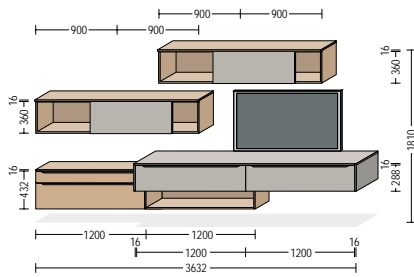

WSET13

WSET11