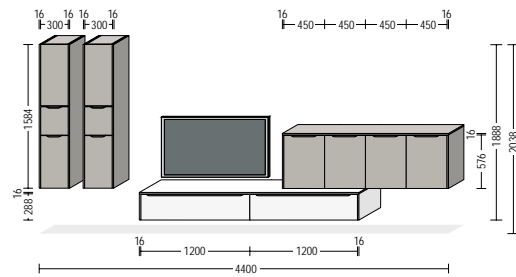

WSET06

WSET04