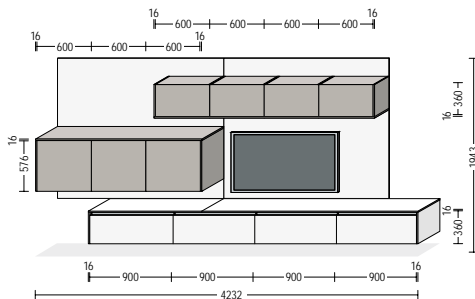

PLANUNGSVORSCHLÄGE

Unsere Wohnmöbel können Sie immer individuell und passend für Ihre Bedürfnisse kombinieren. Ihr Fachhändler vor Ort unterstützt Sie gerne bei der Planung.

PLANNING SUGGESTIONS

You can always combine our furniture individually to suit your needs. Your local dealer will be happy to help you with your plans.

WSET03

WSET05

WSET07