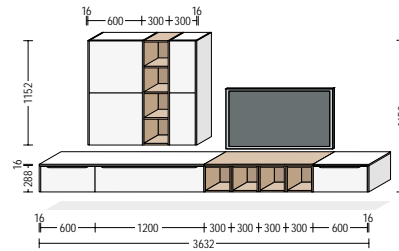

PLANUNGSVORSCHLÄGE

Unsere Wohnmöbel können Sie immer individuell und passend für Ihre Bedürfnisse kombinieren. Ihr Fachhändler vor Ort unterstützt Sie gerne bei der Planung.

PLANNING SUGGESTIONS

You can always combine our furniture individually to suit your needs. Your local dealer will be happy to help you with your plans.

WSET02

WSET03

WSET05